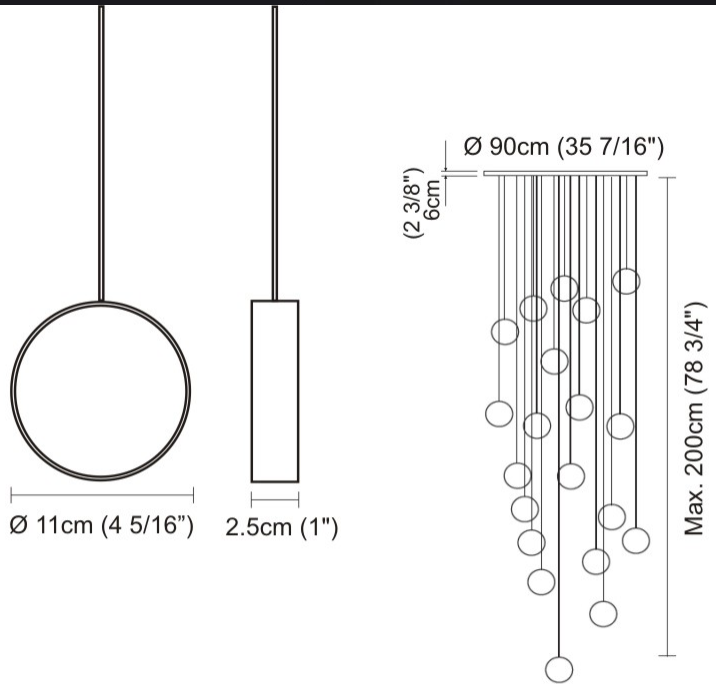

base number Finish
Options

1. To build a product code in our configurator select the specify button on the base model # product page
2. To build a manual product code on this datasheet choose from the options listed below in blue font and add the suffix to the base model #

GENERAL

Series: Do Not Disturb
Brand: Knikerboker
Division: Design
Mounting Type: Suspension
Mounting Location: Ceiling
Subcategory: Ambient

PHYSICAL

Shape: Round
Diameter (mm): 900
Diameter (in): 35 7/16
Max. Overall Height (mm): 2000
Max. Overall Height (in): 78 3/4
Light Distribution: Direct / Indirect
Diffuser: Opal
Fixture Finish: [EWH](#) / [EBK](#) / [MAN](#) / [COF](#) / [PRD](#) / [SLF](#) / [GLF](#) / [CLF](#) / [BRL](#)
Fixture Material: Aluminum
Cable Details: Silicon Coaxial Cable 10 Cables Of 1500mm / 59 1/16" 10 Cables Of 2000mm / 78 3/4"

ELECTRICAL

Lamp Type: LED
Input Wattage (W): 160
Total Output Wattage (W): 140
Dimming: 0-10V Dimming / Phase Dimming (120Vac Only)
Driver Included: Yes
Driver Location: Integrated
Driver Type: Constant Voltage - Universal
Driver Class: Class 2
Input Voltage (V): 120 - 277
Output Voltage (V): 24
Upon Request: (Not included - see components) Remote: Phase dimming @120Vac only / (Included) Integral: 0-10Vdc dimming / 277Vac

LED

Number of LEDs: 20
Color Temperature (°K): 3000
Max. Delivered Lumen (lm): 2000
CRI: >85 CRI
Lamp Life (hrs): 50000

OPTICAL

RATINGS AND CERTIFICATIONS

Certified By: Certified for North American Standards
IP rating: IP20