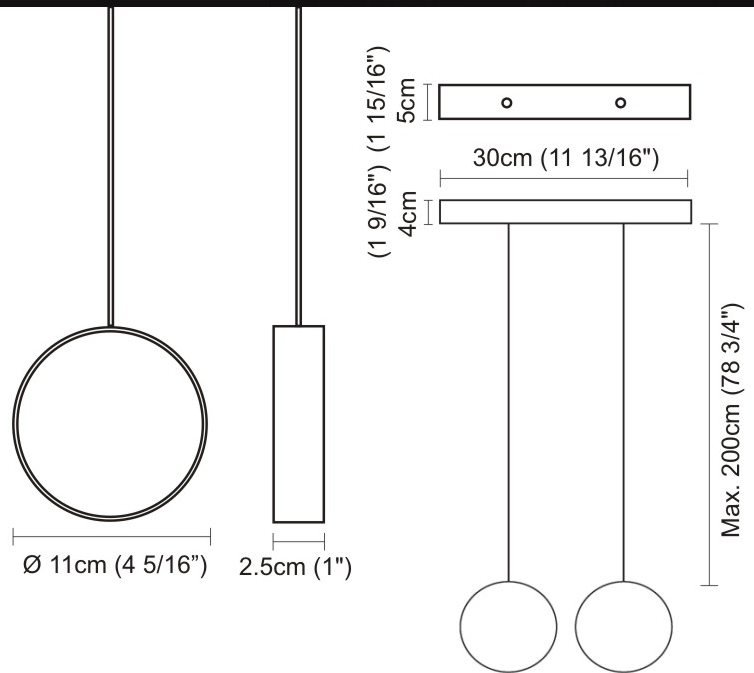

DO NOT DISTURB SUSPENSION

D131113-

base number _____
Finish Options _____

1. To build a product code in our configurator select the specify button on the base model # product page
2. To build a manual product code on this datasheet choose from the options listed below in blue font and add the suffix to the base model #

GENERAL

Series: Do Not Disturb
Brand: Knikerboker
Division: Design
Mounting Type: Suspension
Mounting Location: Ceiling
Subcategory: Ambient

PHYSICAL

Shape: Round
Length (mm): 300
Length (in): 11 ¹³/₁₆
Width (mm): 45
Width (in): 1 ³/₄
Light Distribution: Direct / Indirect
Diffuser: Opal
Fixture Finish: [EWH](#) / [EBK](#) / [MAN](#) / [COF](#) / [PRD](#) / [SLF](#) / [GLF](#) / [CLF](#) / [BRL](#)
Fixture Material: Metal
Cable Details: Silicon Coaxial Cable 1500mm / 59 1/16"

ELECTRICAL

Lamp Type: LED
Input Wattage (W): 16
Total Output Wattage (W): 14
Dimming: 0-10V Dimming / Phase Dimming (120Vac Only)
Driver Included: Yes
Driver Type: Constant Voltage - 120 / 277Vac
Driver Class: Class 2
Input Voltage (V): 120 - 277
Output Voltage (V): 24
Upon Request: 0-10Vdc dimming / Phase dimming @120Vac only / 277Vac

LED

Number of LEDs: 2
Color Temperature (°K): 3000
Max. Delivered Lumen (lm): 2000
CRI: >85 CRI
Lamp Life (hrs): 50000

OPTICAL

RATINGS AND CERTIFICATIONS

Certified By: Certified for North American Standards
IP rating: IP20