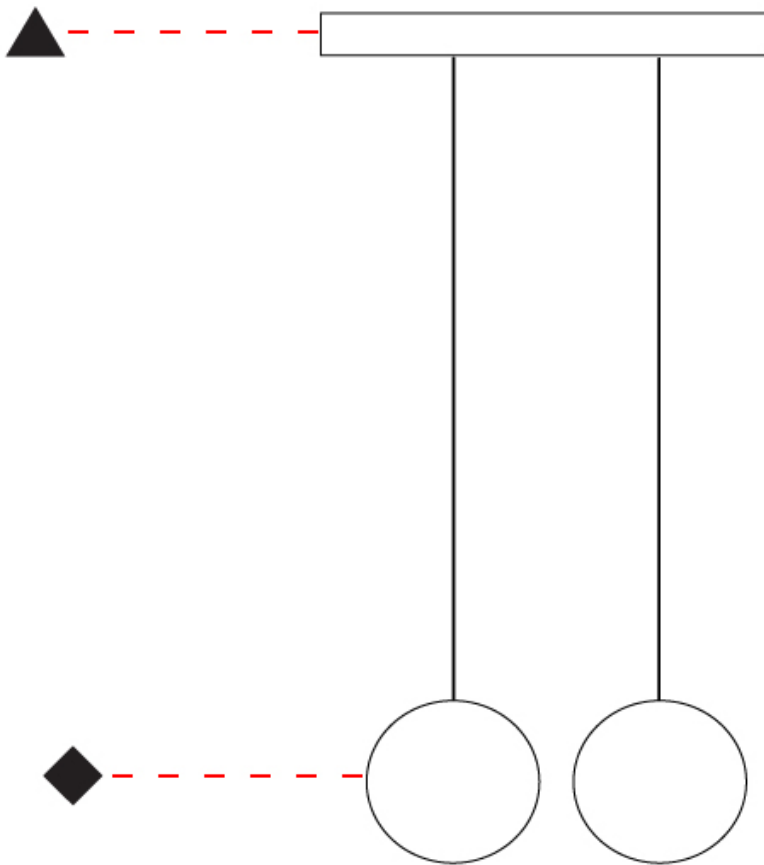

DO NOT DISTURB SUSPENSION

D131113-

PROJECT

TYPE

SPECIFIER

QUANTITY

DATE

D